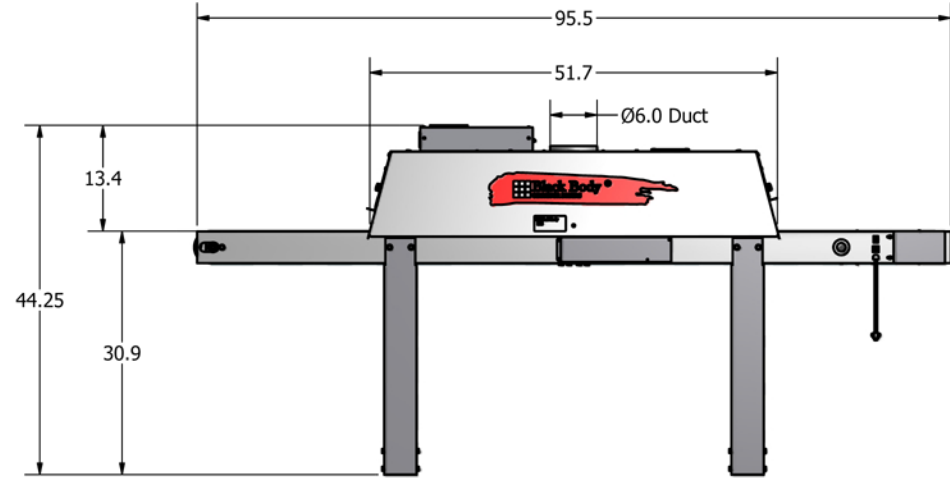

Big Buddy Forced Air / Infrared Dryer

Cures both **Plastisol Inks**
and **Water-Based Inks**
including **Digital Inks**
at production speeds.