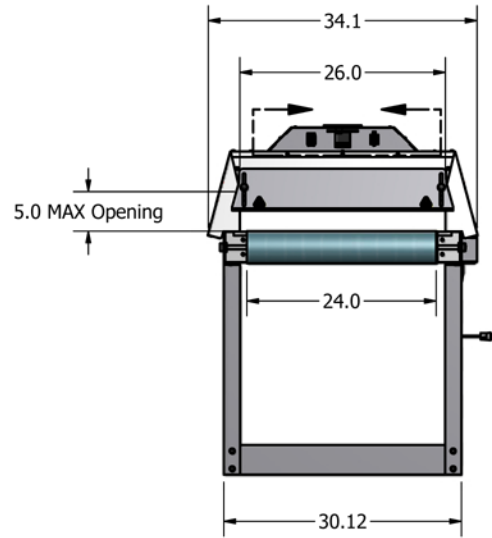

Big Buddy Forced Air / Infrared Dryer

Cures both **Plastisol Inks**
and **Water-Based Inks**
including **Digital Inks**
at production speeds.