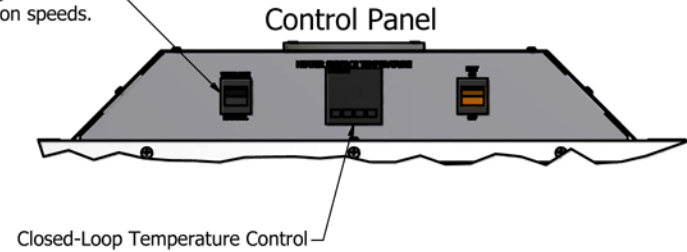

10510 W / 8000 W - 240 VAC / 208 VAC - 43.8 A / 38.0 A

Black Body
INDUSTRIAL OVENS
SCREEN PRINT DRIERS

TITLE: Big Buddy Air/IR			
SHEET 1 OF 1			
MATERIAL: N/A			
SCALE	DATE	NAME	
	9/1/2010	J. PELCH	
PART NO.	REV		
BBAIR-2408-240V			

TOLERANCES
(UNLESS NOTED)
MACHINED X.XX±.01
X.XXX±.005
WELDED 1/16
FRACTIONAL 1/32
ANGULAR 1 DEG

BBC INDUSTRIES INC.
5 CAPPER DRIVE
PACIFIC, MO 63069 USA
WWW.SILKSCREENINGSUPPLIES.COM
800.314.6390 - sales@ryonet.com